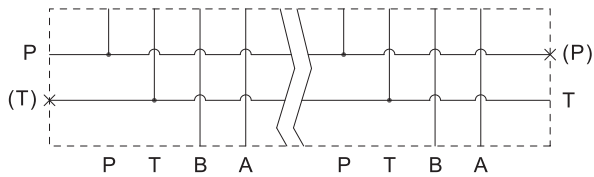

**MODULAR MANIFOLD**  
MB SERIES

■ **SYMBOLS**

■ **HOW TO ORDER**

MB	02	-5E	-1
Series	Nominal Size	No. Of Station	Piping Threads
Modular Manifold	02: 6mm 03: 10mm	1E: 1 Station 4E: 4 Station 2E: 2 Station 5E: 5 Station 3E: 3 Station	1: PT Threads 2: NPT Threads